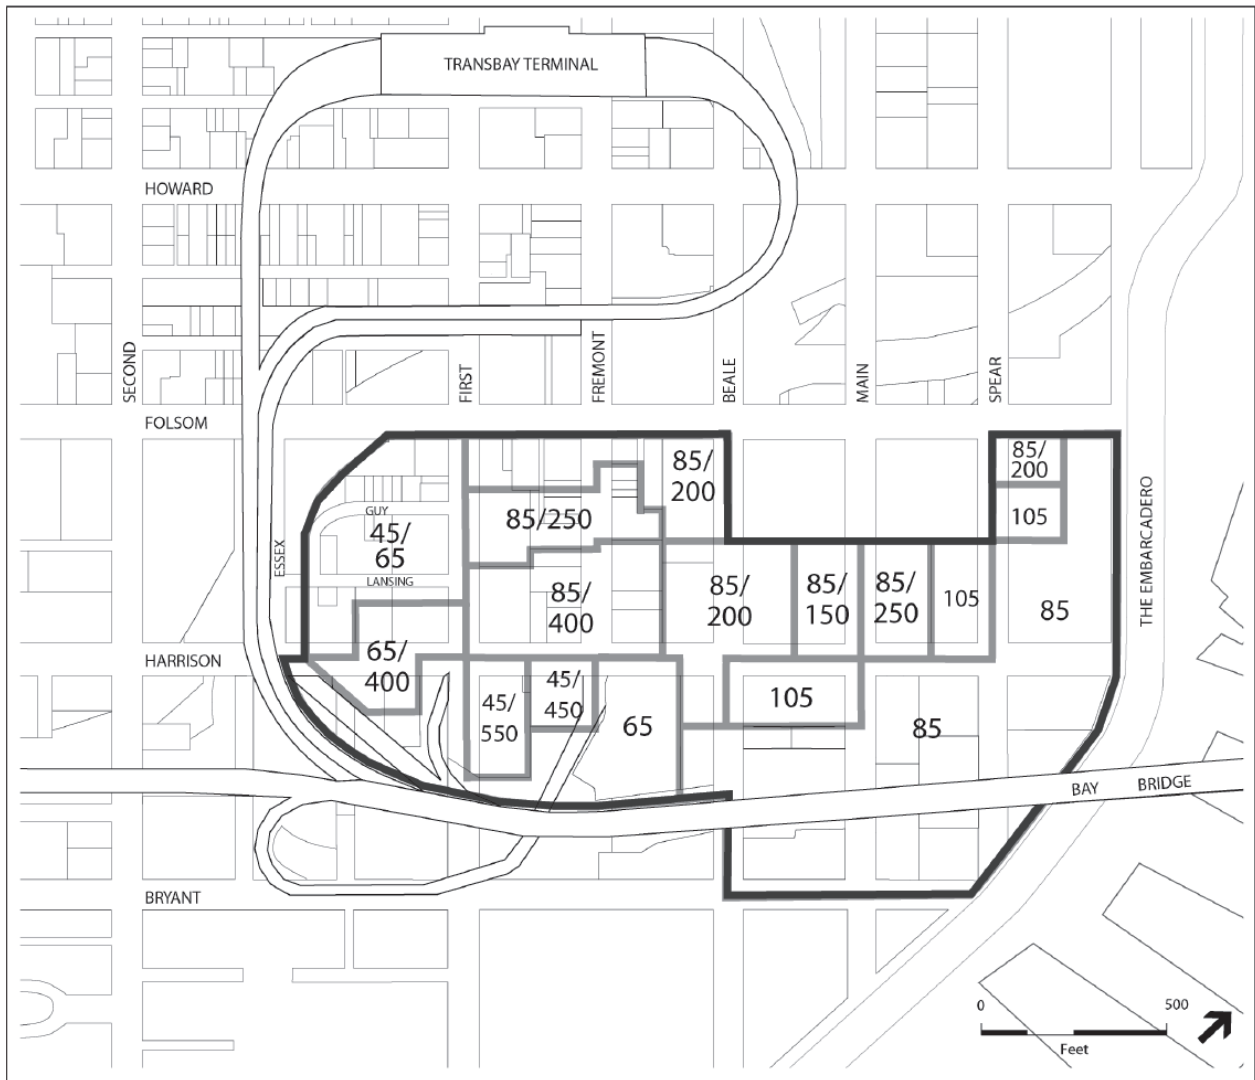

HEIGHT LIMITS

Map 7

— Height and Bulk District boundary

85/200 Podium/Tower height limits in feet*

*Tower height subject to additional bulk and spacing controls

NOTE: This map has been changed by amendments to the General Plan. This map is intended only as a temporary placeholder and will be replaced by final maps illustrating these amendments in graphic form.

MAP APPROVED BY THE BOARD OF SUPERVISORS

The notation below in italics represents a recent amendment to the General Plan that has been approved by the Board of Supervisors after this map was originally adopted. The change will be added to the map during the next map update.

→ *Map to be amended to change the Rincon Hill Area Plan Boundary to remove Embarcadero Freeway ramps. (BOS Ordinance 0125-05)*