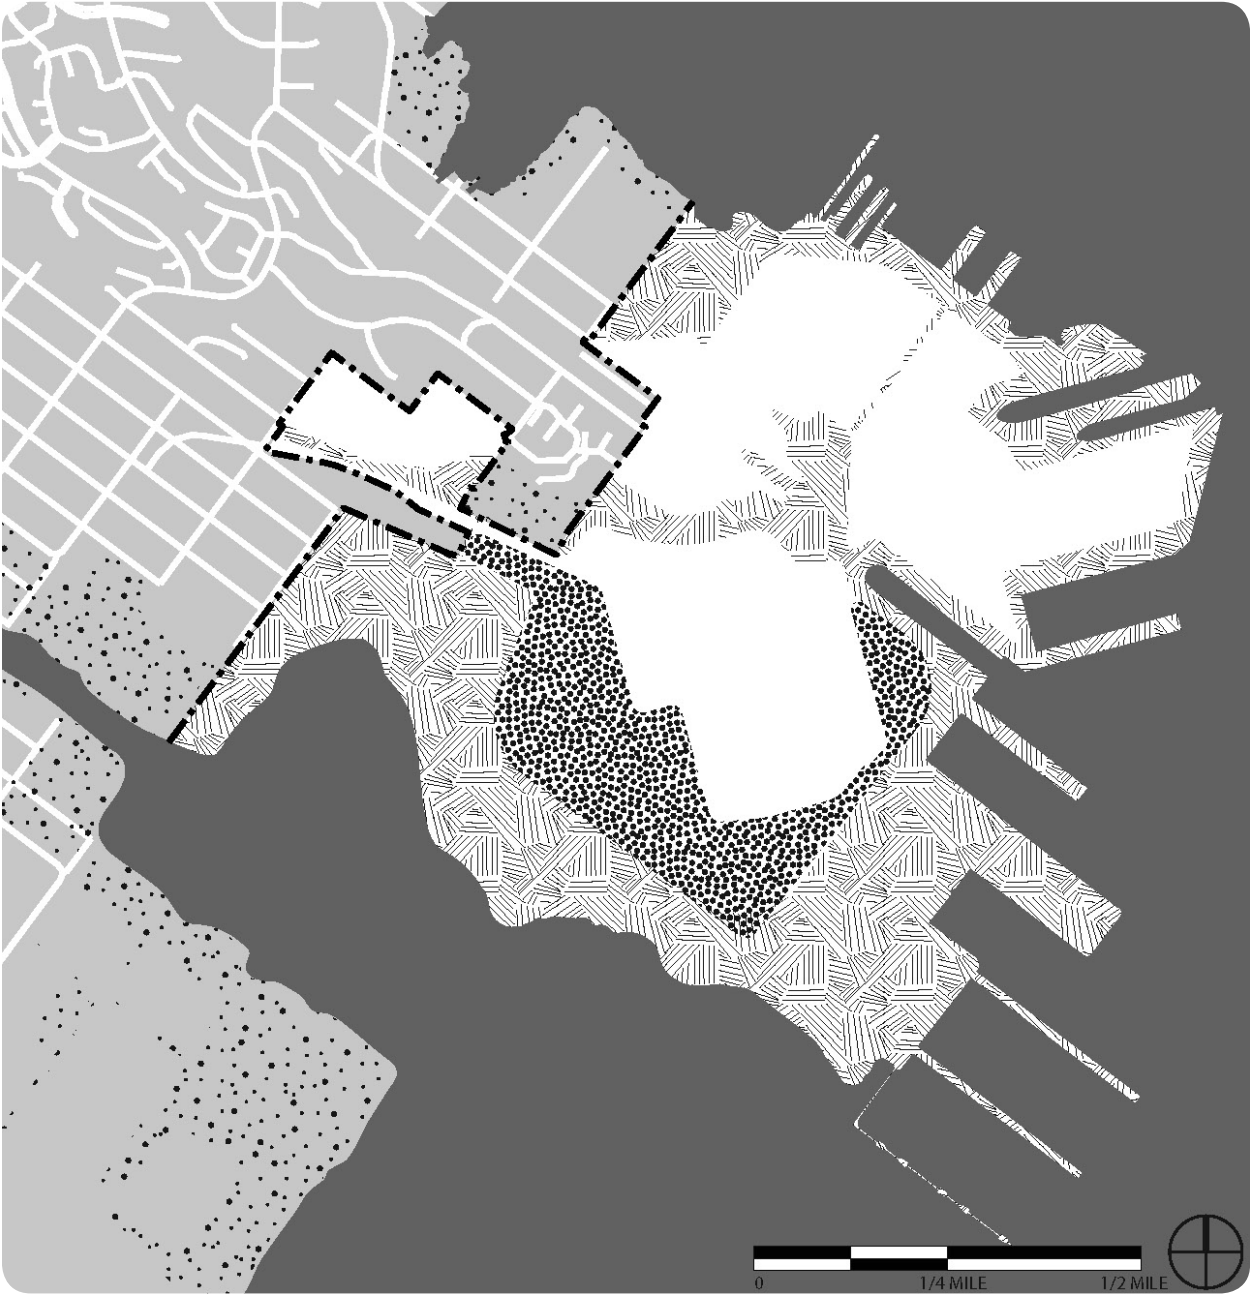

Map 08  
OPEN SPACE NETWORK

LEGEND

-  Project Area Boundary
-  Outside Project Area
-  Open Space Outside Project Area
-  Parks and Open Space
-  Sports and Multi-Use Fields

(In the event the 49ers do not avail themselves of the opportunity to build a new stadium in the southern portion of Hunters Point Shipyard, Open Space in that area would include Sports and Multi-Use Fields and neighborhood parks.)