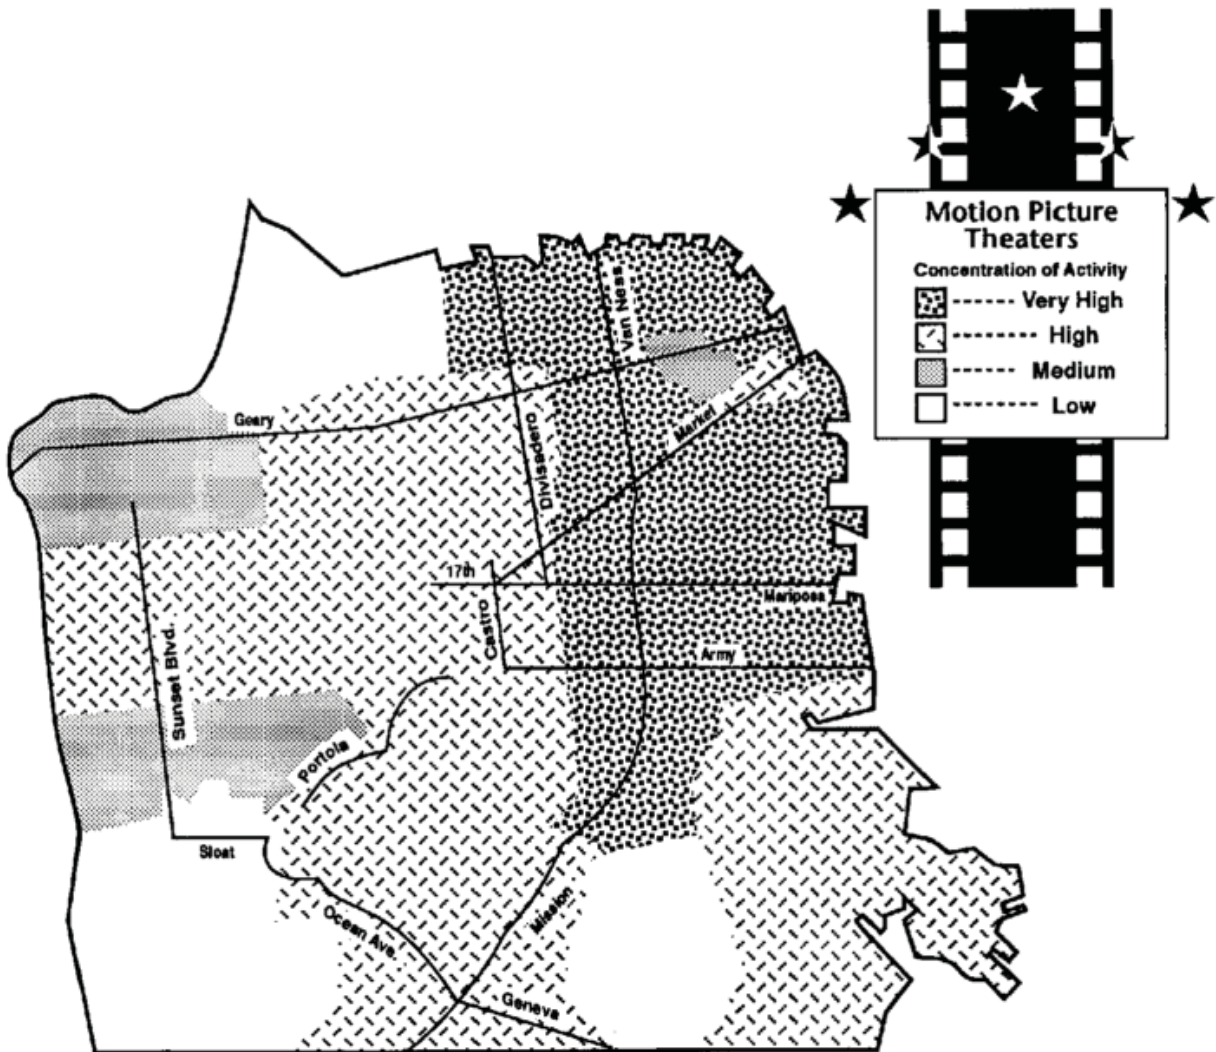

MAP TO BE EDITED

- Amend the Map to reflect, for the Mission Bay area, a change in the shading from a "very high" concentration of motion picture theaters to a "medium" concentration of motion picture theaters.

**NOTE:** The notations shown in italics represent recent amendments to the General Plan. This map is intended only as a temporary placeholder; and will be replaced by final maps illustrating these amendments in graphic form.